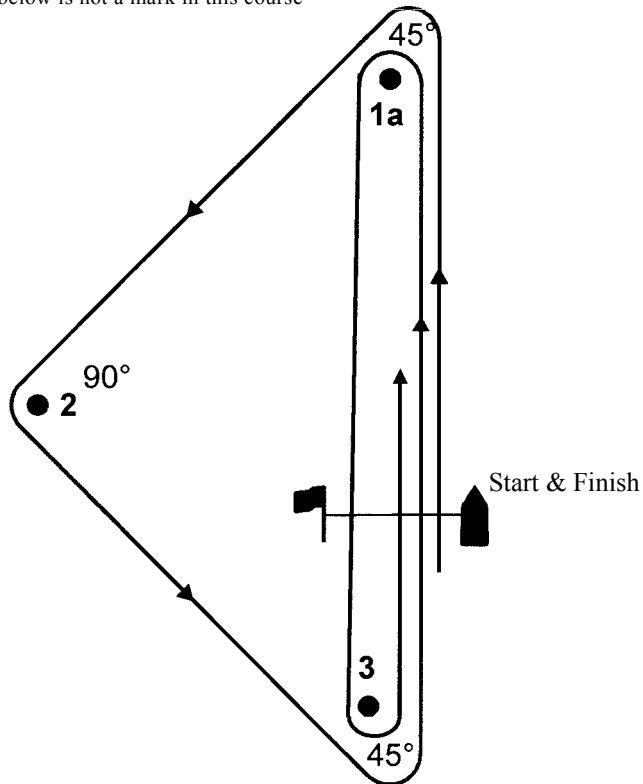

Attachment 2

Starboard Phantom Race 380

All rounding marks to be left to port

Course: Start-1a-2-3-1a-3-Finish

Windward-Leeward-Triangle Course

Note: Mark 1 b on the course below is not a mark in this course

Laser

All rounding marks to be left to port

Course: Start- 1a-1b-3-1a-1b-3-Finish

Note: Mark 2 on the course above is not a mark in this course

Windward-Leeward Course